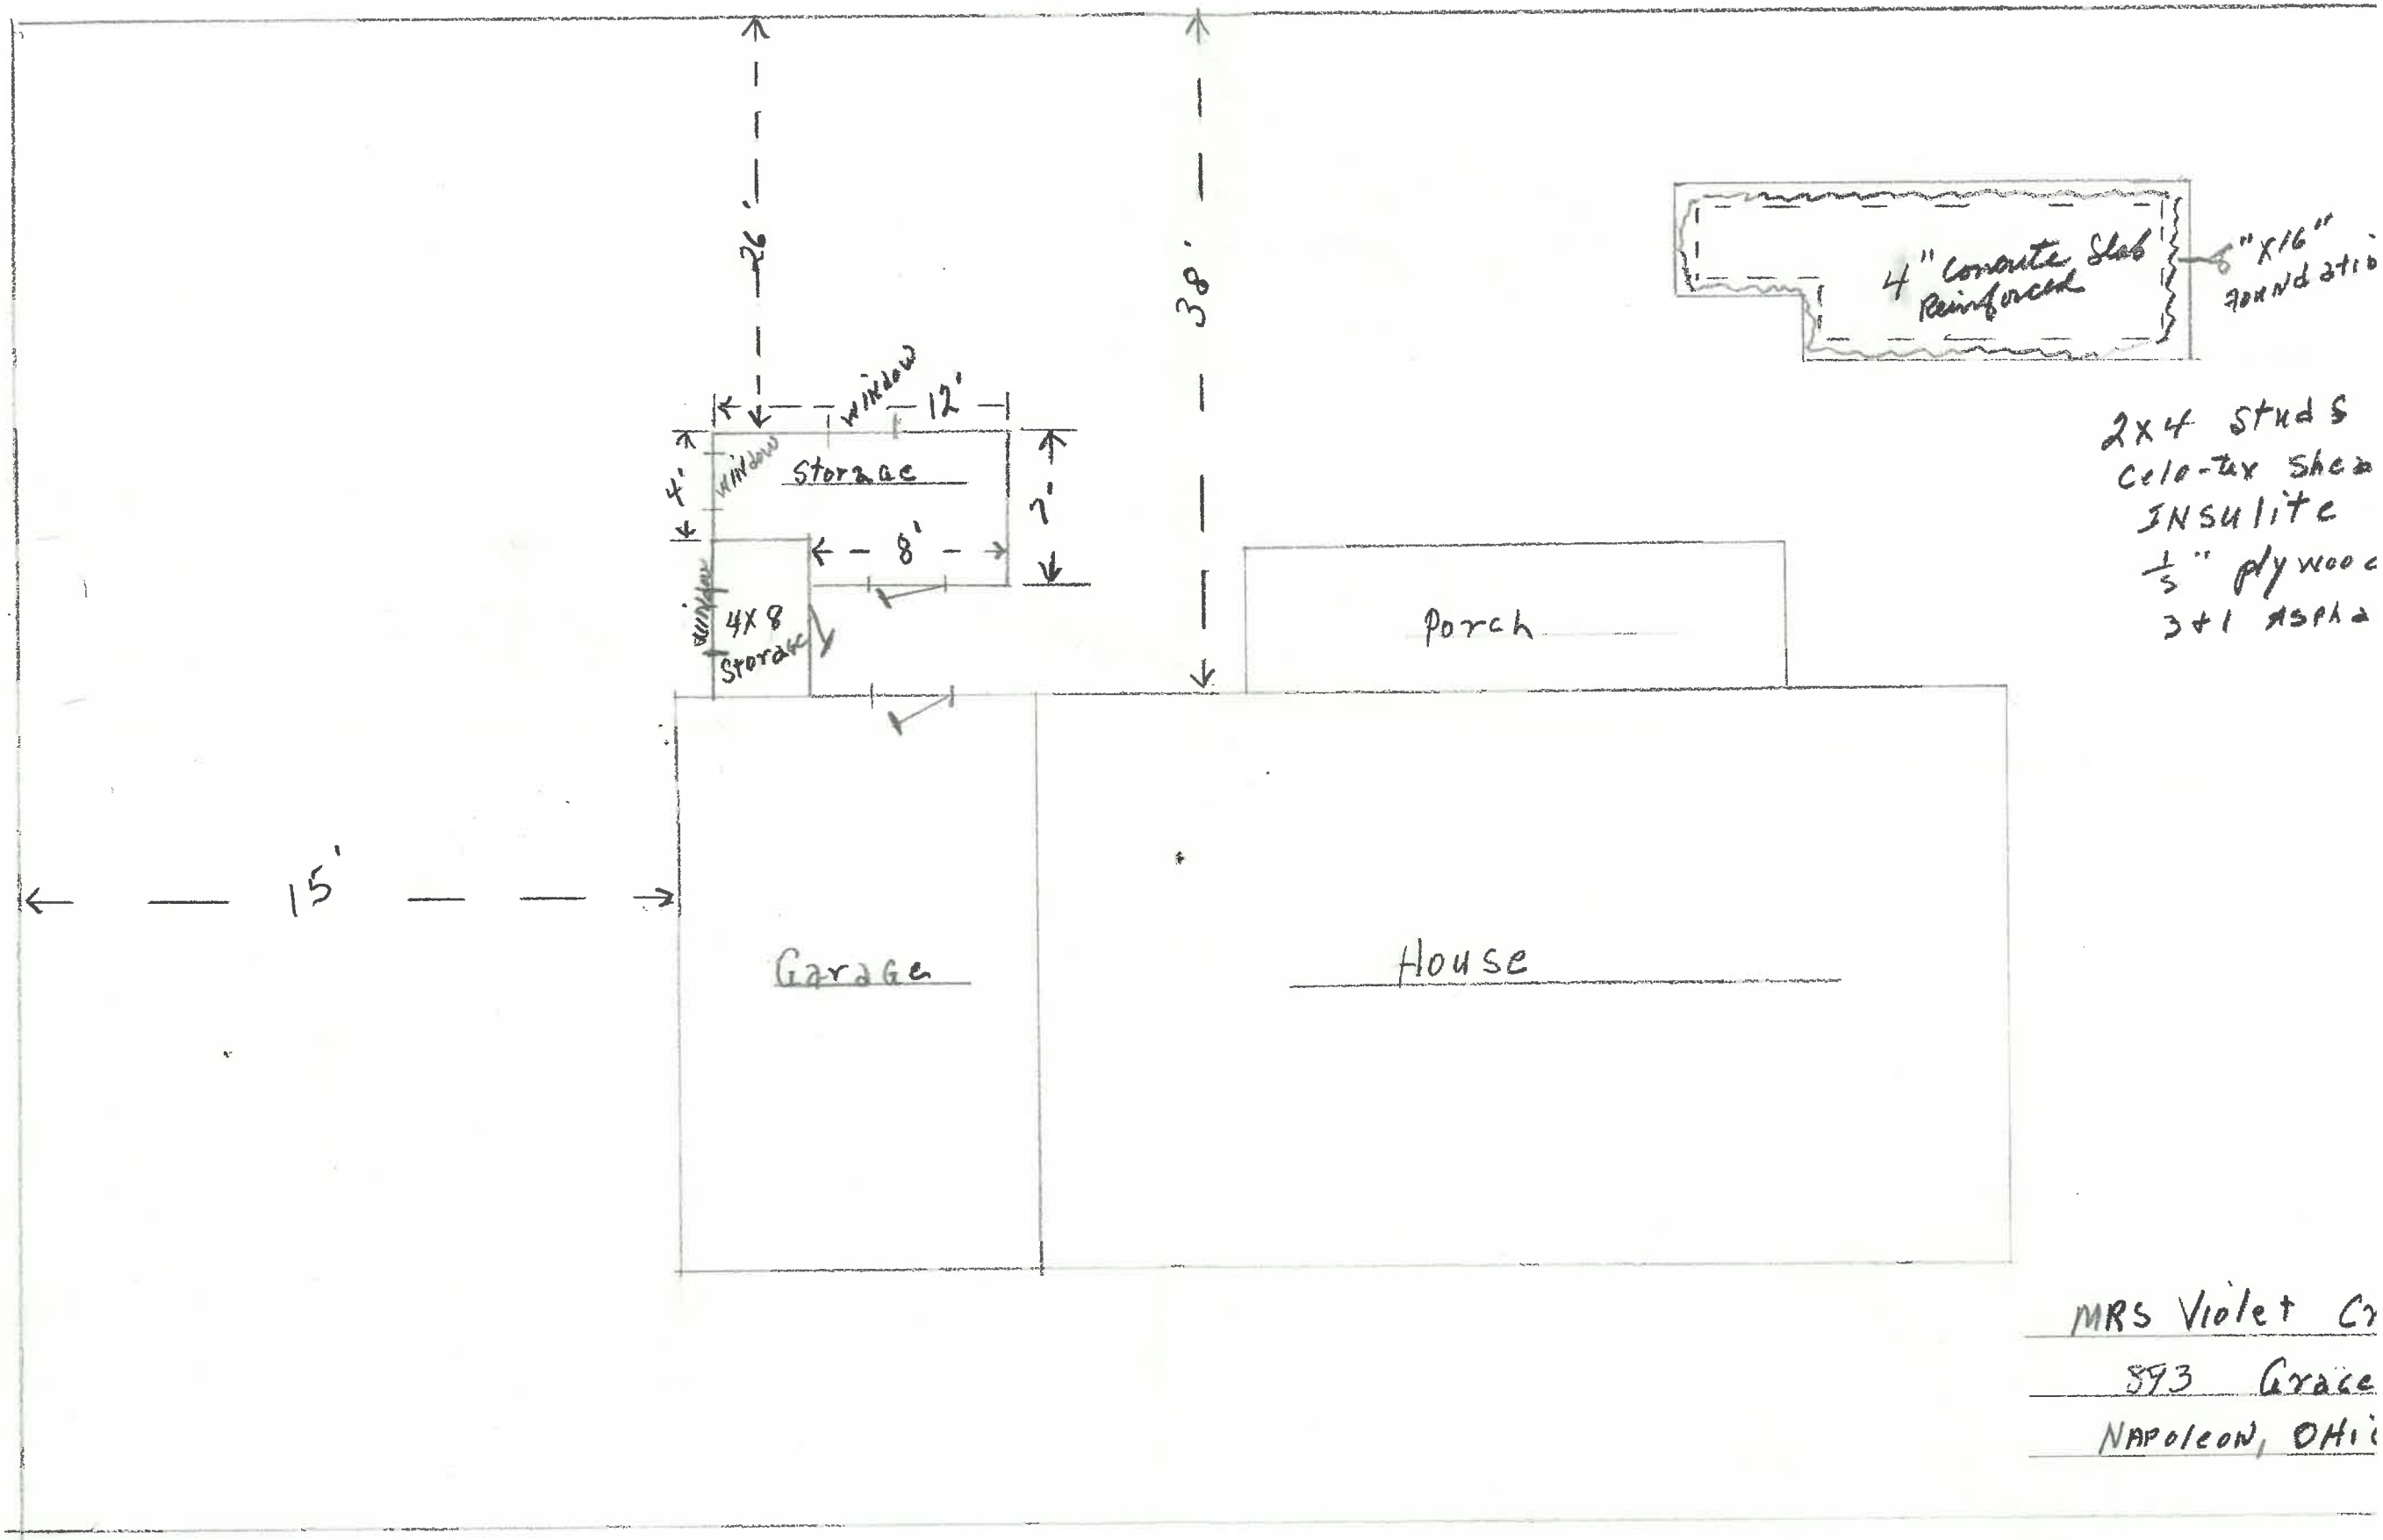

West

South

2x4 Studs
 Celo-tex Shear
 INSULITE
 1/2" Plywood
 3+1 ASPH

MRS Violet Cr
 893 Grace
 Napoleon, OH

Graceway